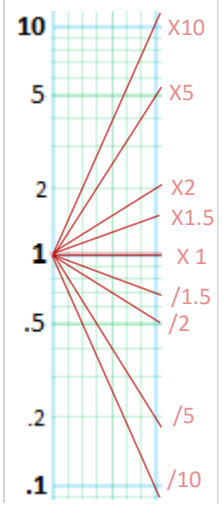

Learner (Behaver or Performer)

Behavior Measured | Dimension

Behavior Measured | Dimension

Behavior Measured | Dimension

Setting(s)/Circumstance(s)

Grapher | Counter | Timer

Supervisor | Organization

General Key:

- = Rate
- ▲ = Recording Time
- = Duration
- / = Latency
- = Floor (Rate, Duration, Latency)
- % = Percent of trials or intervals
- = Percent of trials or intervals

Standard Value

Trend Key:

Notes: