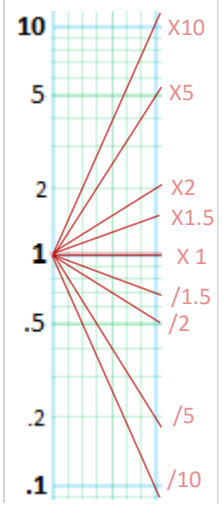

Learner (Behaver or Performer)

Behavior Measured | Dimension

Behavior Measured | Dimension

Behavior Measured | Dimension

Setting(s)/Circumstance(s)

Grapher | Counter | Timer

Supervisor | Organization

General Key:

- = Rate
- ▲ = Recording Time
- = Duration
- / = Latency
- = Floor (Rate, Duration, Latency)
- % = Percent of trials or intervals
- = intervals

Standard Value

Trend Key:

Notes: